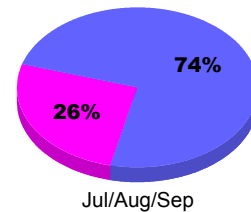

Gender Comparison 2012-2013

Jul/Aug/Sep

Legend: Male (blue), Female (magenta)